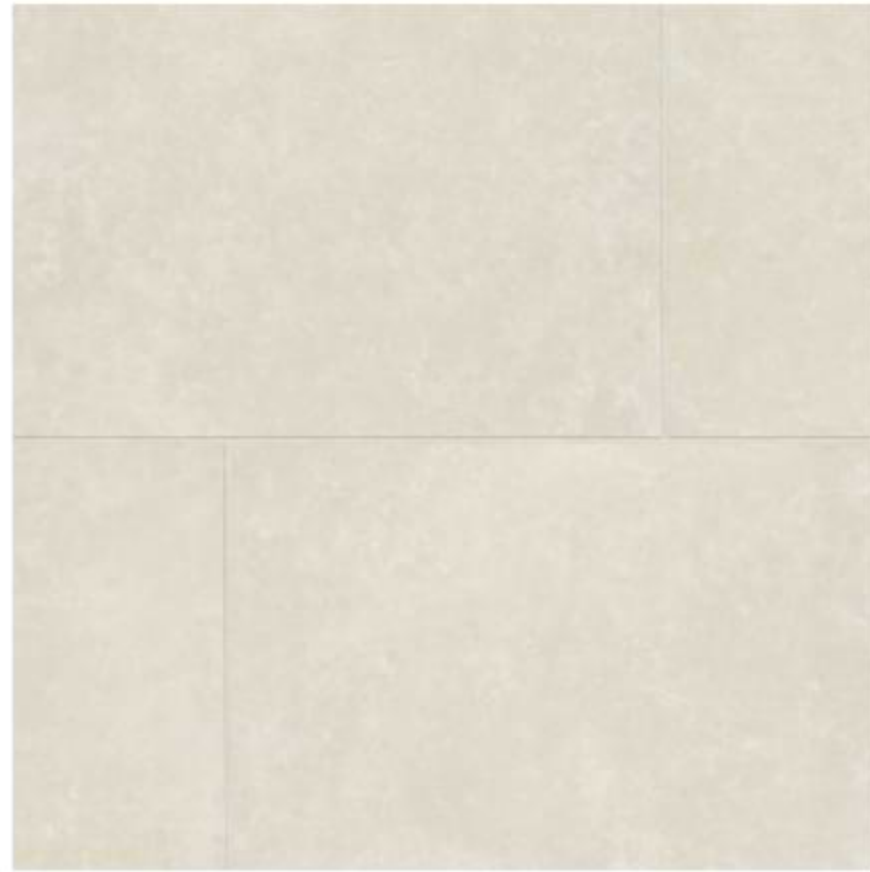

Finishes

Poetry Stone in
Beige 24" x 48"

Location: Floor
Layout: Stacked,
Horizontal
Grout: Snow

Bluerun in Antique
White 24" x 48"

Location: Shower
Walls
Layout: Horizontal
Grout: Snow

Chroma in
Aquamarine 2" x 18"

Location: Shower
Accent Wall
Layout:
Herringbone,
Grout: Snow

Mingo Oak Slim
Shaker

Location:
Cabinetry