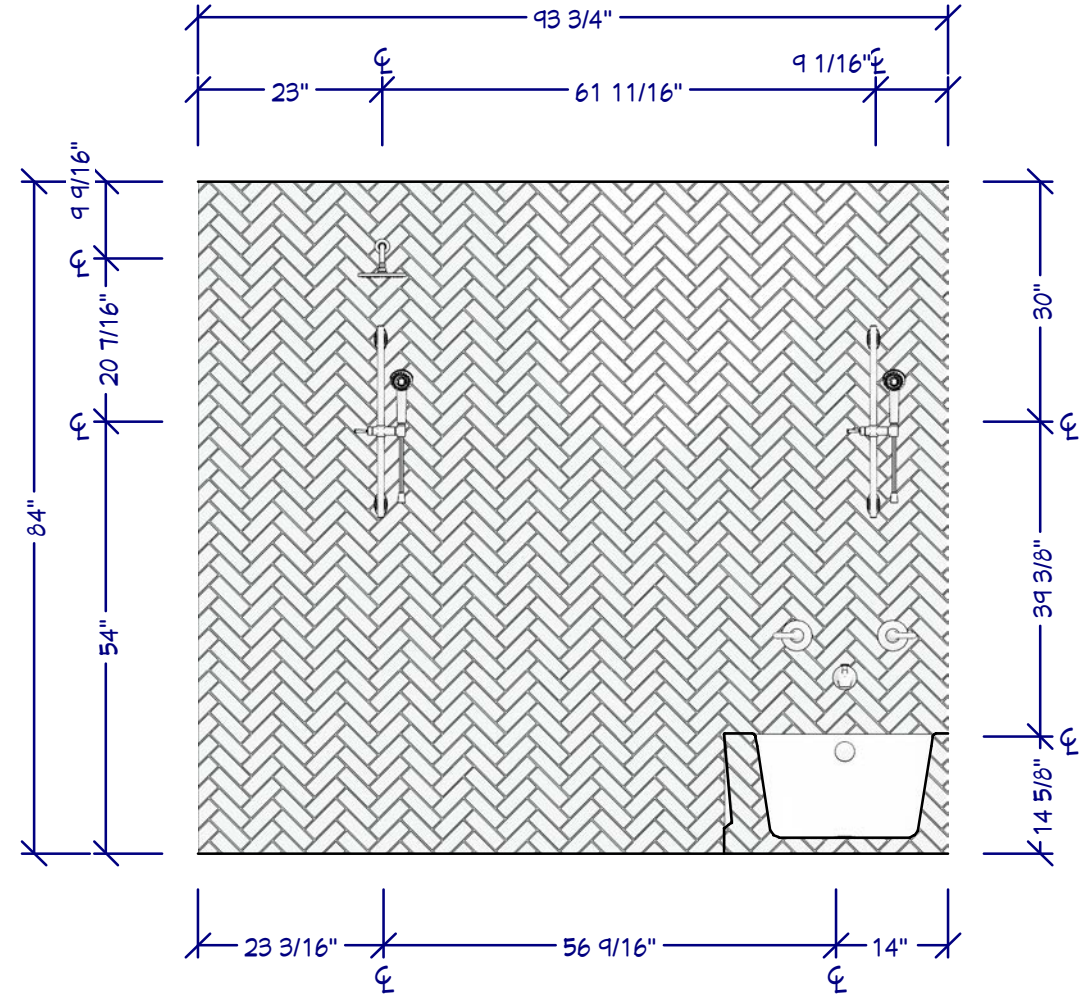

**NOTES**

3" tile baseboard in Poetry Stone and schluter.

Hand shower

Built-in Bench

6" Plumbing wall.

Sinks are offset more toward the middle cabinet. Make more room on the sides.

Storage cabinets

**PROPOSED FLOOR PLAN**

1/2" = 1'

**E7 EAST BATHROOM ELEVATION**  
1/2" = 1'

**E8 SOUTH BATHROOM ELEVATION**  
1/2" = 1'

1431 Alameda de Las Pulgas  
San Mateo, CA 94402  
**Miki Bathrooms**

**ELEVATIONS: BATHROOM**  
DRAWN BY: Adrian Dufour, Designer | DATE: 11/24/25

SHEET #  
**A3**

**E3 WEST SHOWER ELEVATION**  
1/2" = 1'

**E3 NORTH SHOWER ELEVATION**  
1/2" = 1'

**ELEVATIONS: SHOWER**

1431 Alameda de Las Pulgas  
San Mateo, CA 94402  
**Miki Bathrooms**

**Dufour Design**