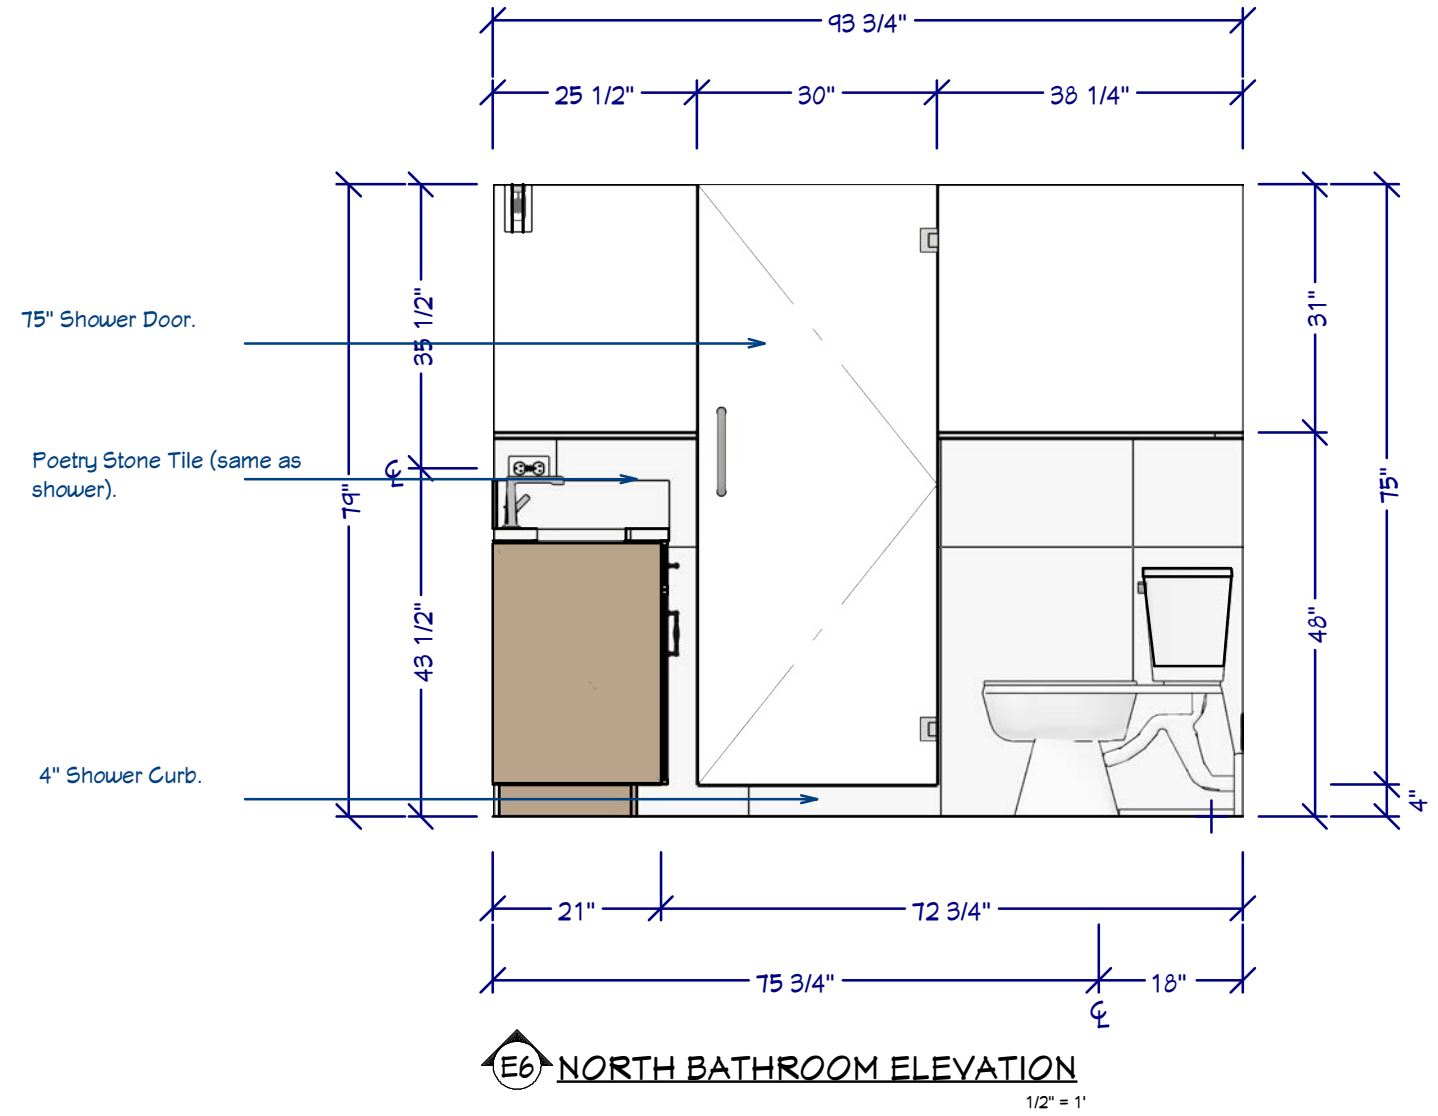

**NOTES**

3" tile baseboard in Poetry Stone and schluter.

Hand shower

Built-in Bench

6" Plumbing wall.

Sinks are offset more toward the middle cabinet. Make more room on the sides.

Storage cabinets

**PROPOSED FLOOR PLAN**

1/2" = 1'

**E7 EAST BATHROOM ELEVATION**  
1/2" = 1'

**E8 SOUTH BATHROOM ELEVATION**  
1/2" = 1'

1431 Alameda de Las Pulgas  
San Mateo, CA 94402  
**Miki Bathrooms**

**ELEVATIONS: BATHROOM**  
DRAWN BY: Adrian Dufour, Designer | DATE: 11/24/25

SHEET #  
**A3**

**E3 WEST SHOWER ELEVATION**  
1/2" = 1'

**E3 NORTH SHOWER ELEVATION**  
1/2" = 1'

**ELEVATIONS: SHOWER**

1431 Alameda de Las Pulgas  
San Mateo, CA 94402  
**Miki Bathrooms**

**Dufour Design**

© 2025  
1700 El Camino Real Spc. 10-7, South San Francisco, CA  
(415) 745-2209 dufour-design.com

DRAWN BY: Adrian Dufour, Designer DATE: 11/24/25

SHEET #  
**A4**

**E3 EAST SHOWER ELEVATION**  
1/2" = 1'