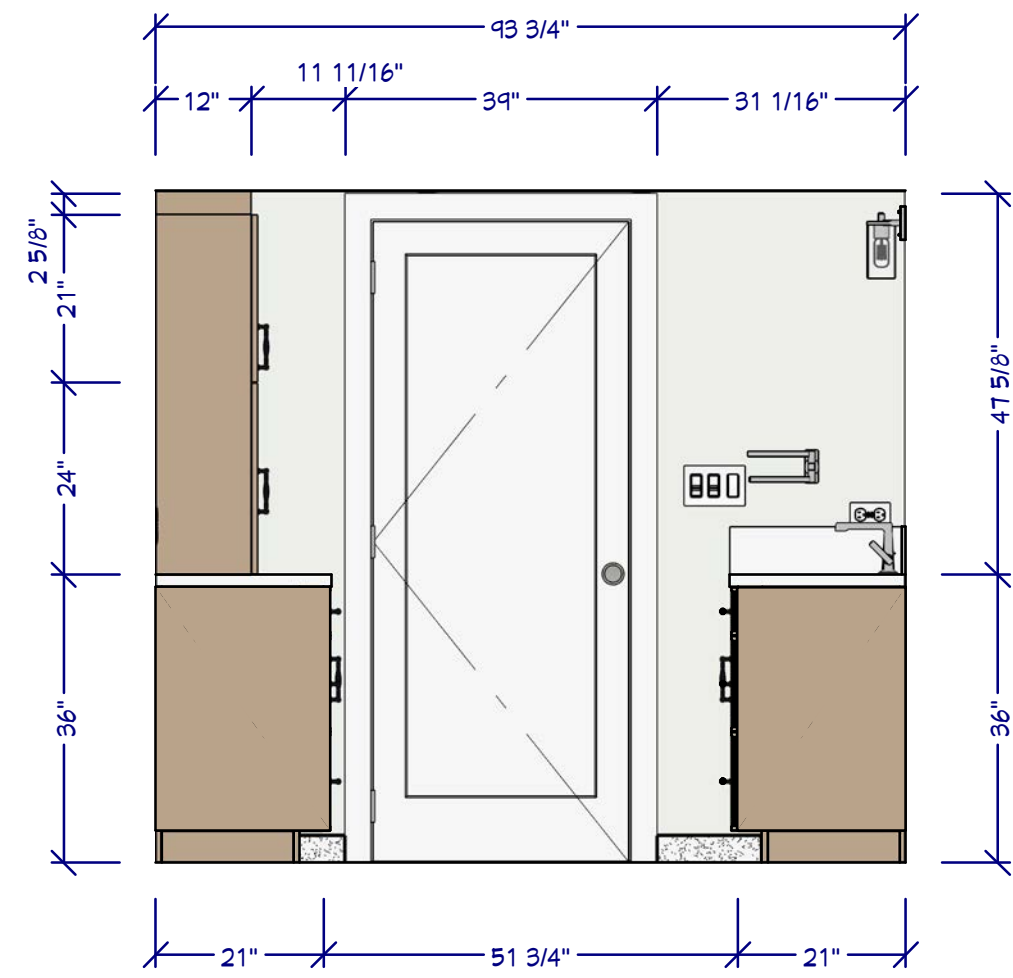

**NOTES**

3" tile baseboard in Poetry Stone and schluter.

Hand shower

Built-in Bench

6" Plumbing wall.

Sinks are offset more toward the middle cabinet. Make more room on the sides.

Storage cabinets

**PROPOSED FLOOR PLAN**

1/2" = 1'

**E7 EAST BATHROOM ELEVATION**  
1/2" = 1'

**E8 SOUTH BATHROOM ELEVATION**  
1/2" = 1'

1431 Alameda de Las Pulgas  
San Mateo, CA 94402  
**Miki Bathrooms**

**ELEVATIONS: BATHROOM**  
DRAWN BY: Adrian Dufour, Designer | DATE: 11/24/25

SHEET #  
**A3**

**E3 WEST SHOWER ELEVATION**  
1/2" = 1'

**E3 NORTH SHOWER ELEVATION**  
1/2" = 1'

**ELEVATIONS: SHOWER**

1431 Alameda de Las Pulgas  
San Mateo, CA 94402  
**Miki Bathrooms**

**Dufour Design**