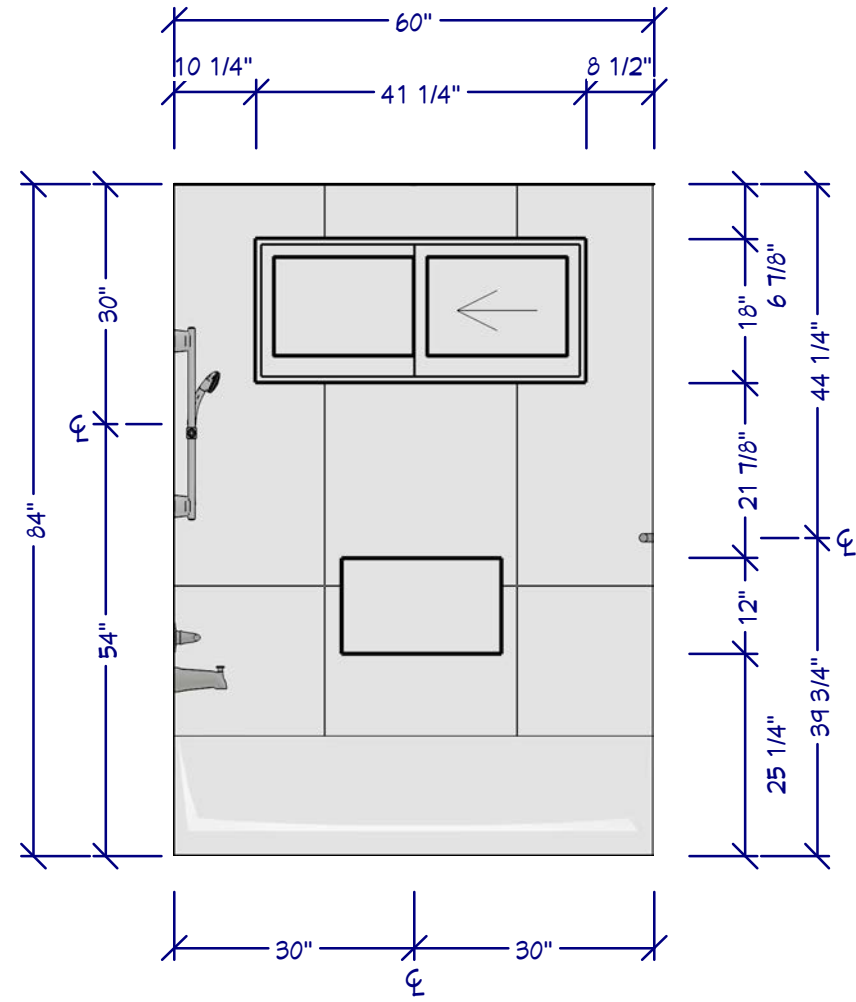

**NOTES**

3" tile baseboard in Poetry Stone and schluter.

Hand shower

Built-in Bench

6" Plumbing wall.

Sinks are offset more toward the middle cabinet. Make more room on the sides.

Storage cabinets

**PROPOSED FLOOR PLAN**

1/2" = 1'

**E7 EAST BATHROOM ELEVATION**  
1/2" = 1'

**E8 SOUTH BATHROOM ELEVATION**  
1/2" = 1'

1431 Alameda de Las Pulgas  
San Mateo, CA 94402  
**Miki Bathrooms**

**ELEVATIONS: BATHROOM**  
DRAWN BY: Adrian Dufour, Designer | DATE: 11/24/25

SHEET #  
**A3**

**E3 WEST SHOWER ELEVATION**  
1/2" = 1'

**E3 NORTH SHOWER ELEVATION**  
1/2" = 1'

**ELEVATIONS: SHOWER**

1431 Alameda de Las Pulgas  
San Mateo, CA 94402  
**Miki Bathrooms**

**Dufour Design**

© 2025  
1700 El Camino Real Spc. 10-7, South San Francisco, CA  
(415) 745-2209 dufour-design.com

DRAWN BY: Adrian Dufour, Designer DATE: 11/24/25

SHEET #  
**A4**

**E3 EAST SHOWER ELEVATION**  
1/2" = 1'