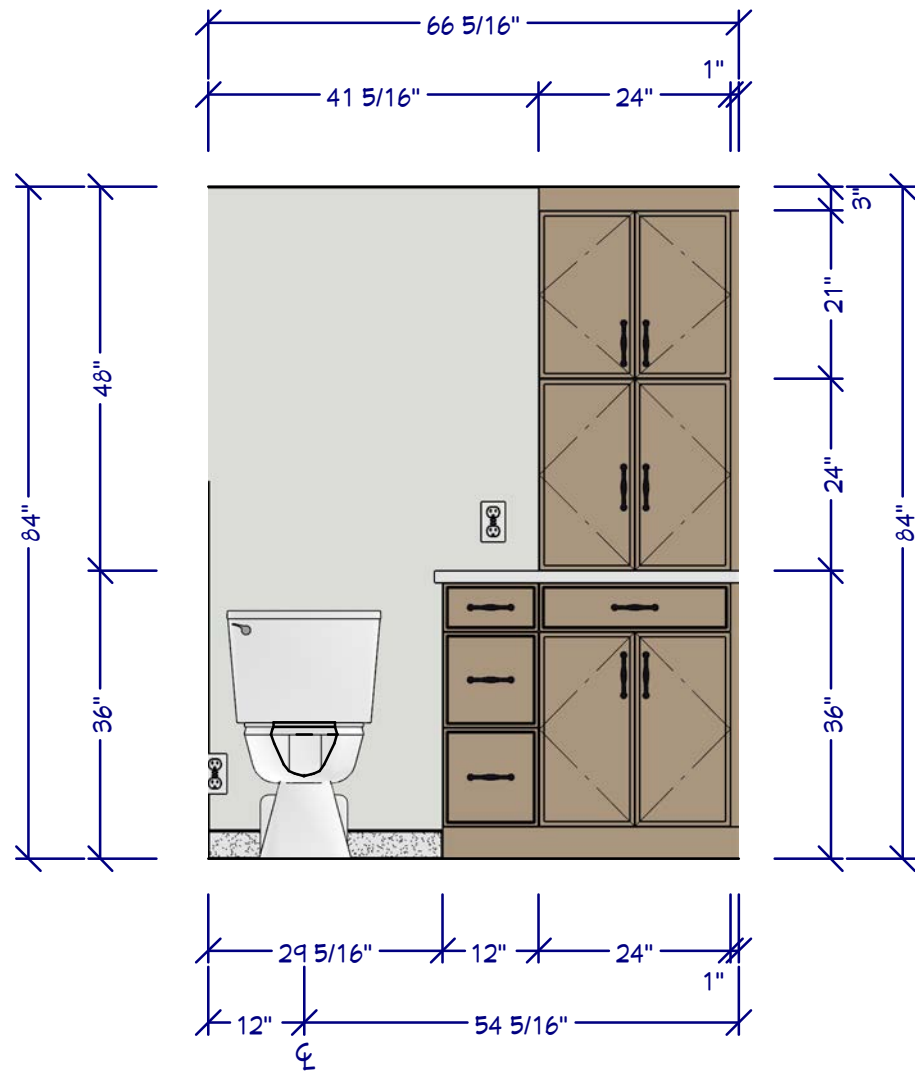

**NOTES**

3" tile baseboard in Poetry Stone and schluter.

Hand shower

Built-in Bench

6" Plumbing wall.

Sinks are offset more toward the middle cabinet. Make more room on the sides.

Storage cabinets

**PROPOSED FLOOR PLAN**

1/2" = 1'

**E7 EAST BATHROOM ELEVATION**  
1/2" = 1'

**E8 SOUTH BATHROOM ELEVATION**  
1/2" = 1'

1431 Alameda de Las Pulgas  
San Mateo, CA 94402  
**Miki Bathrooms**

**ELEVATIONS: BATHROOM**  
DRAWN BY: Adrian Dufour, Designer | DATE: 11/24/25

SHEET #  
**A3**

**E3 WEST SHOWER ELEVATION**  
1/2" = 1'

**E3 NORTH SHOWER ELEVATION**  
1/2" = 1'

**ELEVATIONS: SHOWER**

1431 Alameda de Las Pulgas  
San Mateo, CA 94402  
**Miki Bathrooms**

**Dufour Design**