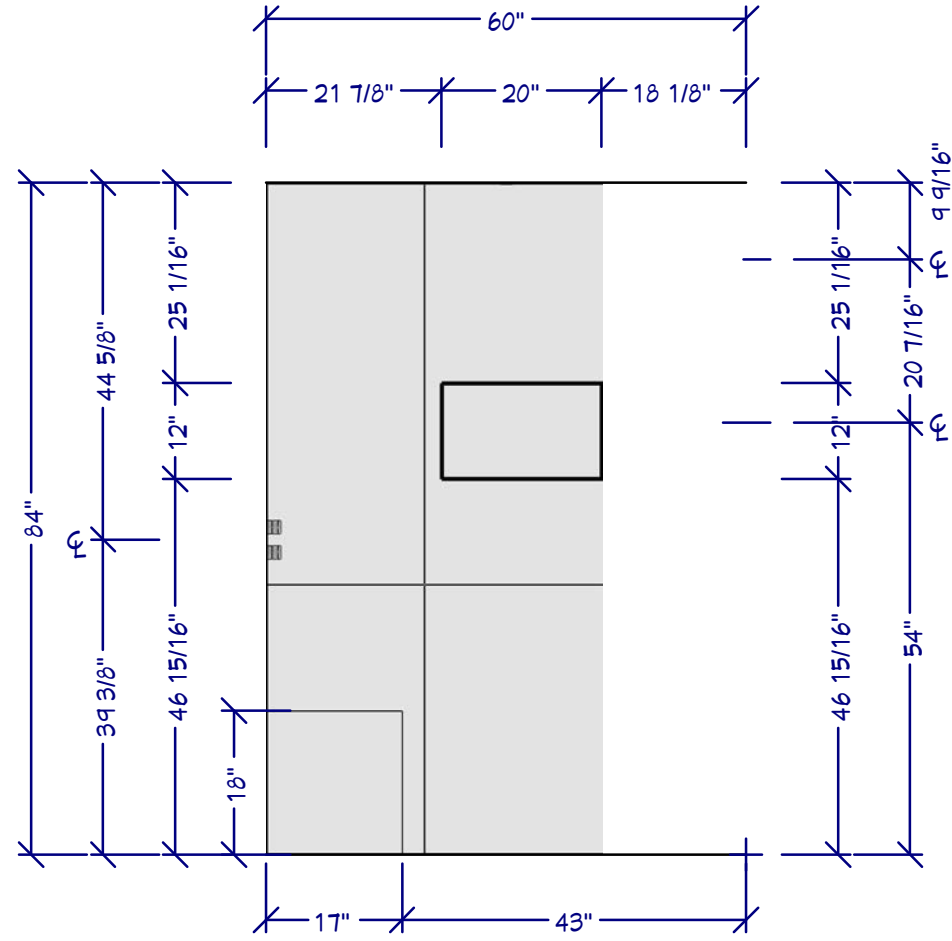

**NOTES**

3" tile baseboard in Poetry Stone and schluter.

Hand shower

Built-in Bench

6" Plumbing wall.

Sinks are offset more toward the middle cabinet. Make more room on the sides.

Storage cabinets

**PROPOSED FLOOR PLAN**

1/2" = 1'

**E7 EAST BATHROOM ELEVATION**  
1/2" = 1'

**E8 SOUTH BATHROOM ELEVATION**  
1/2" = 1'

1431 Alameda de Las Pulgas  
San Mateo, CA 94402  
**Miki Bathrooms**

**ELEVATIONS: BATHROOM**  
DRAWN BY: Adrian Dufour, Designer | DATE: 11/24/25

SHEET #  
**A3**

**E3 WEST SHOWER ELEVATION**  
1/2" = 1'

**E3 NORTH SHOWER ELEVATION**  
1/2" = 1'

**ELEVATIONS: SHOWER**

1431 Alameda de Las Pulgas  
San Mateo, CA 94402  
**Miki Bathrooms**

**Dufour Design**