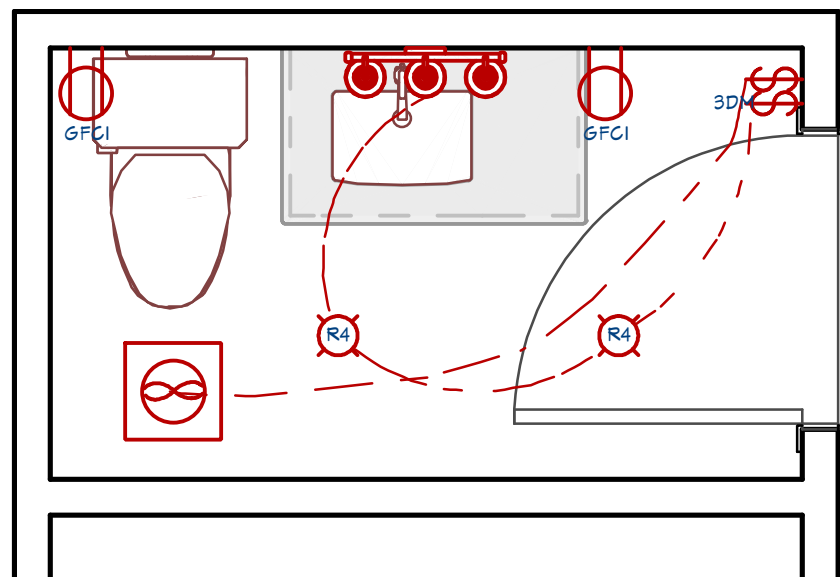

SHEET #  
**A3**

**E3 WEST SHOWER ELEVATION**  
1/2" = 1'

**E3 NORTH SHOWER ELEVATION**  
1/2" = 1'

**ELEVATIONS: SHOWER**

1431 Alameda de Las Pulgas  
San Mateo, CA 94402  
**Miki Bathrooms**

**Dufour Design**

© 2025  
1700 El Camino Real Spc. 10-7, South San Francisco, CA  
(415) 745-2209 dufour-design.com

DRAWN BY: Adrian Dufour, Designer DATE: 11/24/25

SHEET #  
**A4**

**E3 EAST SHOWER ELEVATION**  
1/2" = 1'

**E4 SOUTH SHOWER ELEVATION**  
1/2" = 1'

**Dufour Design**  
1700 El Camino Real Spc. 10-7, South San Francisco, CA  
(415) 745-2209 dufour-design.com

1431 Alameda de Las Pulgas  
San Mateo, CA 94402

**Miki Bathrooms**

**ELEVATIONS: SHOWER**

DRAWN BY: Adrian Dufour, Designer | DATE: 11/24/25

SHEET #  
**A5**

© 2025

-  3-WAY SLIDING DIMMER
-  4" RECESSED LIGHT
-  BOWL SCONCE 3
-  EXHAUST FAN
-  GFCI RECEPTACLE
-  SINGLE POLE SWITCH