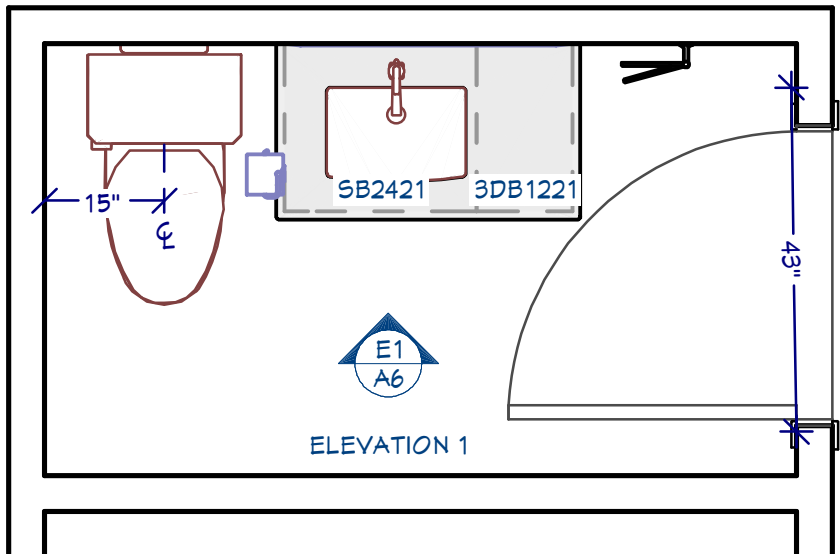

SHEET #  
**A3**

**E3 WEST SHOWER ELEVATION**  
1/2" = 1'

**E3 NORTH SHOWER ELEVATION**  
1/2" = 1'

**ELEVATIONS: SHOWER**

1431 Alameda de Las Pulgas  
San Mateo, CA 94402  
**Miki Bathrooms**

**Dufour Design**

© 2025  
1700 El Camino Real Spc. 10-7, South San Francisco, CA  
(415) 745-2209 dufour-design.com

DRAWN BY: Adrian Dufour, Designer DATE: 11/24/25

SHEET #  
**A4**

**E3 EAST SHOWER ELEVATION**  
1/2" = 1'

**E4 SOUTH SHOWER ELEVATION**  
1/2" = 1'

**Dufour Design**  
1700 El Camino Real Spc. 10-7, South San Francisco, CA  
(415) 745-2209 dufour-design.com

1431 Alameda de Las Pulgas  
San Mateo, CA 94402

**Miki Bathrooms**

**ELEVATIONS: SHOWER**

DRAWN BY: Adrian Dufour, Designer | DATE: 11/24/25

SHEET #  
**A5**

© 2025

-  3-WAY SLIDING DIMMER
-  4" RECESSED LIGHT
-  BOWL SCONCE 3
-  EXHAUST FAN
-  GFCI RECEPTACLE
-  SINGLE POLE SWITCH