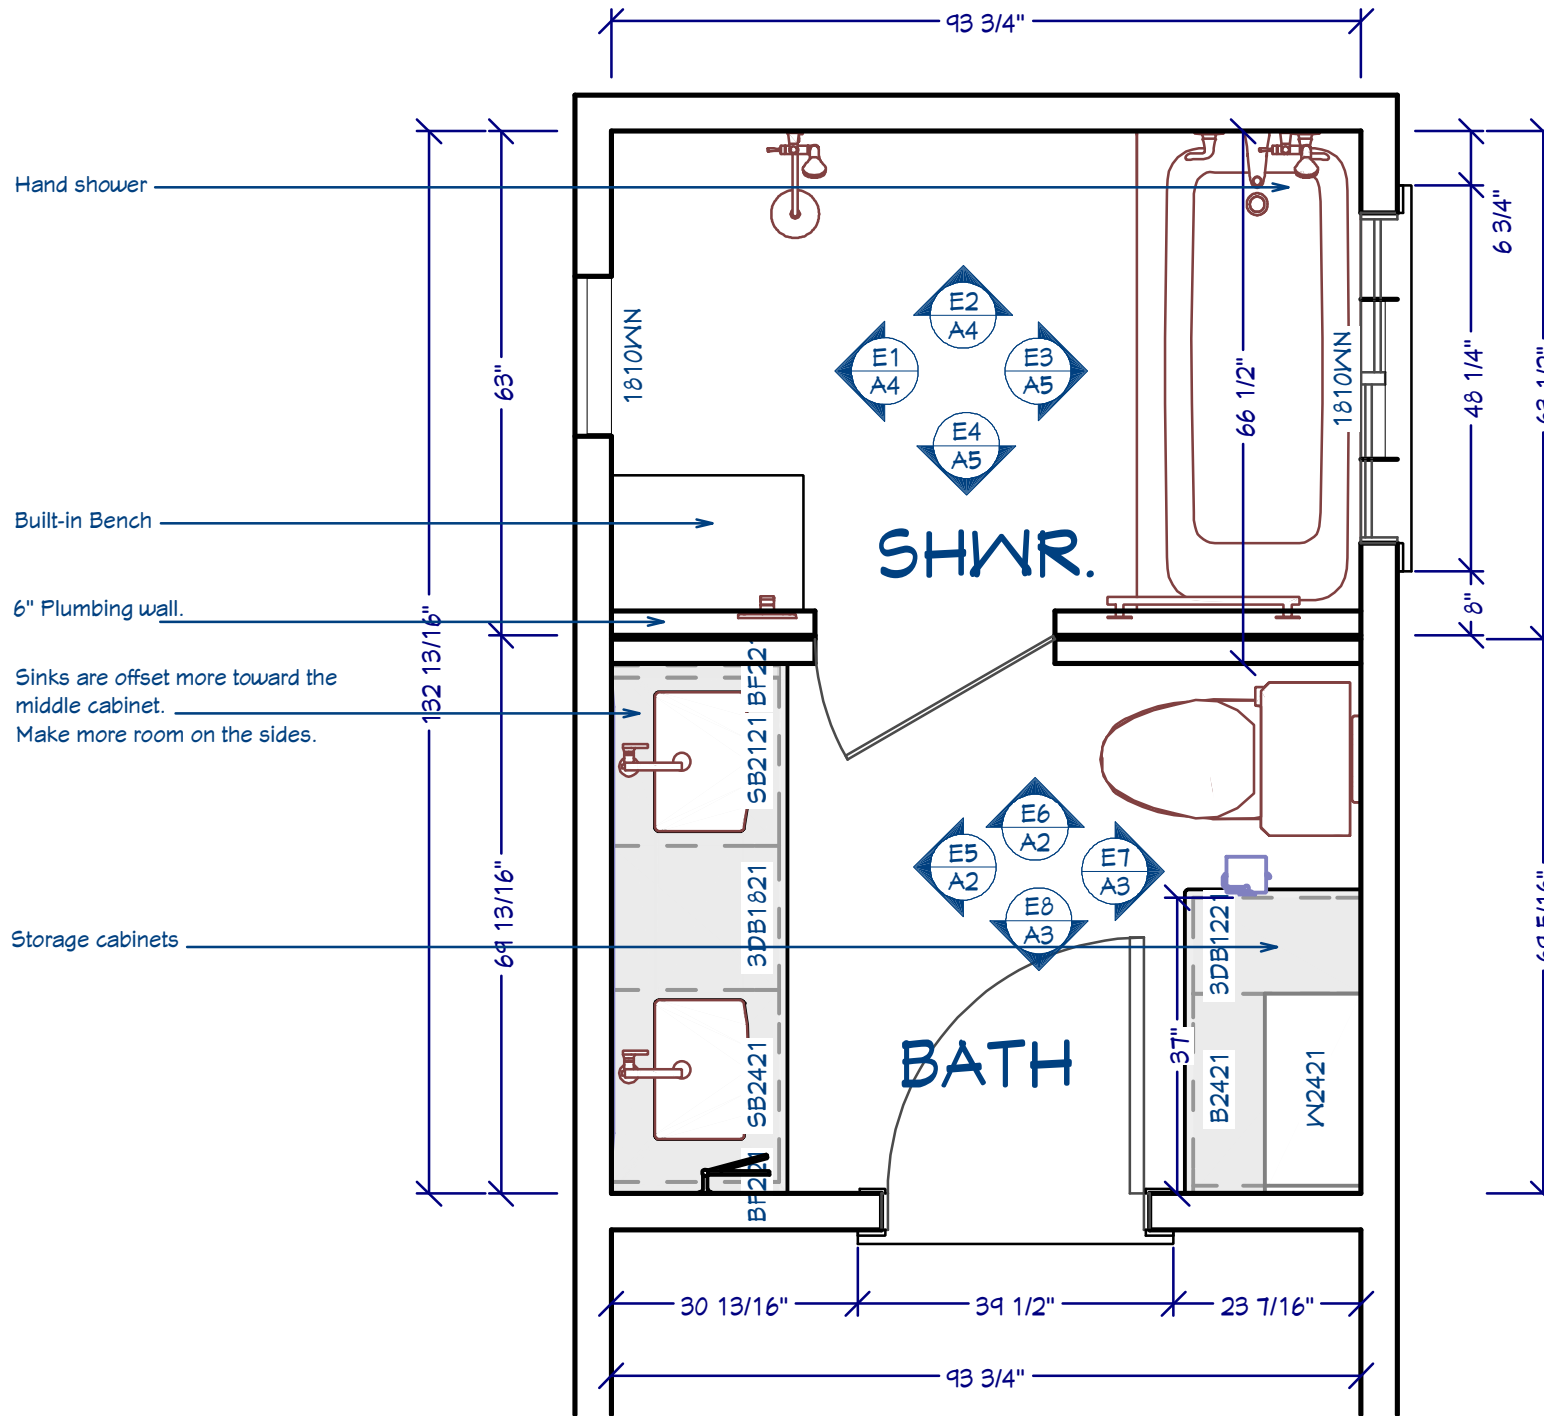

**NOTES**

3" tile baseboard in Poetry Stone and schluter.

Hand shower

Built-in Bench

6" Plumbing wall.

Sinks are offset more toward the middle cabinet. Make more room on the sides.

Storage cabinets

**PROPOSED FLOOR PLAN**

1/2" = 1'

**E7 EAST BATHROOM ELEVATION**  
1/2" = 1'

**E8 SOUTH BATHROOM ELEVATION**  
1/2" = 1'

1431 Alameda de Las Pulgas  
San Mateo, CA 94402  
**Miki Bathrooms**

**ELEVATIONS: BATHROOM**  
DRAWN BY: Adrian Dufour, Designer | DATE: 11/24/25

SHEET #  
**A3**

**E3 WEST SHOWER ELEVATION**  
1/2" = 1'

**E3 NORTH SHOWER ELEVATION**  
1/2" = 1'

**ELEVATIONS: SHOWER**

1431 Alameda de Las Pulgas  
San Mateo, CA 94402  
**Miki Bathrooms**

**Dufour Design**

**ELEVATIONS: SHOWER**

DRAWN BY: Adrian Dufour, Designer | DATE: 11/24/25

SHEET #  
**A5**

© 2025

-  3-WAY SLIDING DIMMER
-  4" RECESSED LIGHT
-  BOWL SCONCE 3
-  EXHAUST FAN
-  GFCI RECEPTACLE
-  SINGLE POLE SWITCH