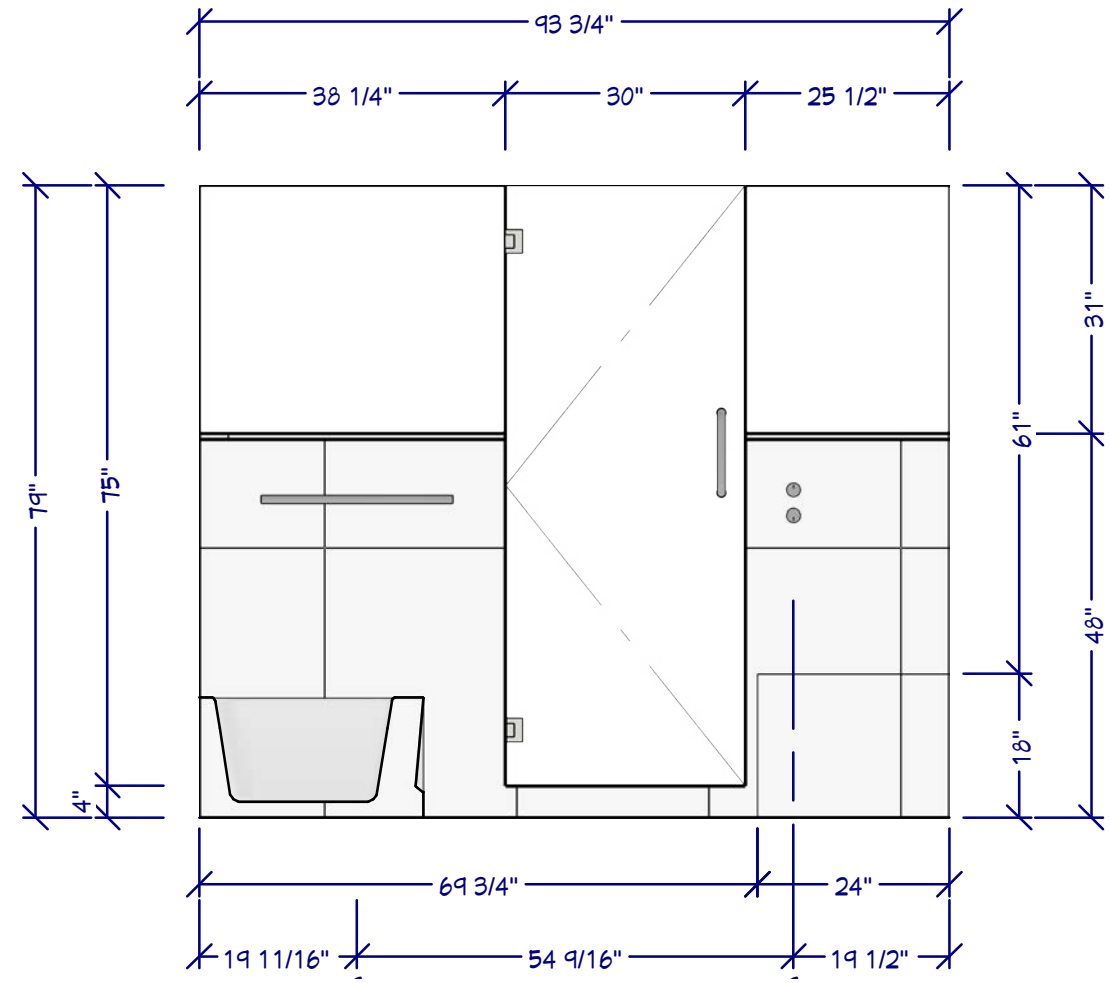

**NOTES**

3" tile baseboard in Poetry Stone and schluter.

Hand shower

Built-in Bench

6" Plumbing wall.

Sinks are offset more toward the middle cabinet. Make more room on the sides.

Storage cabinets

**PROPOSED FLOOR PLAN**

1/2" = 1'

**E7 EAST BATHROOM ELEVATION**  
1/2" = 1'

**E8 SOUTH BATHROOM ELEVATION**  
1/2" = 1'

1431 Alameda de Las Pulgas  
San Mateo, CA 94402  
**Miki Bathrooms**

**ELEVATIONS: BATHROOM**  
DRAWN BY: Adrian Dufour, Designer | DATE: 11/24/25

SHEET #  
**A3**

**E3 WEST SHOWER ELEVATION**  
1/2" = 1'

**E3 NORTH SHOWER ELEVATION**  
1/2" = 1'

**ELEVATIONS: SHOWER**

1431 Alameda de Las Pulgas  
San Mateo, CA 94402  
**Miki Bathrooms**

**Dufour Design**

© 2025  
1700 El Camino Real Spc. 10-7, South San Francisco, CA  
(415) 745-2209 dufour-design.com

DRAWN BY: Adrian Dufour, Designer DATE: 11/24/25

SHEET #  
**A4**

**E3 EAST SHOWER ELEVATION**  
1/2" = 1'