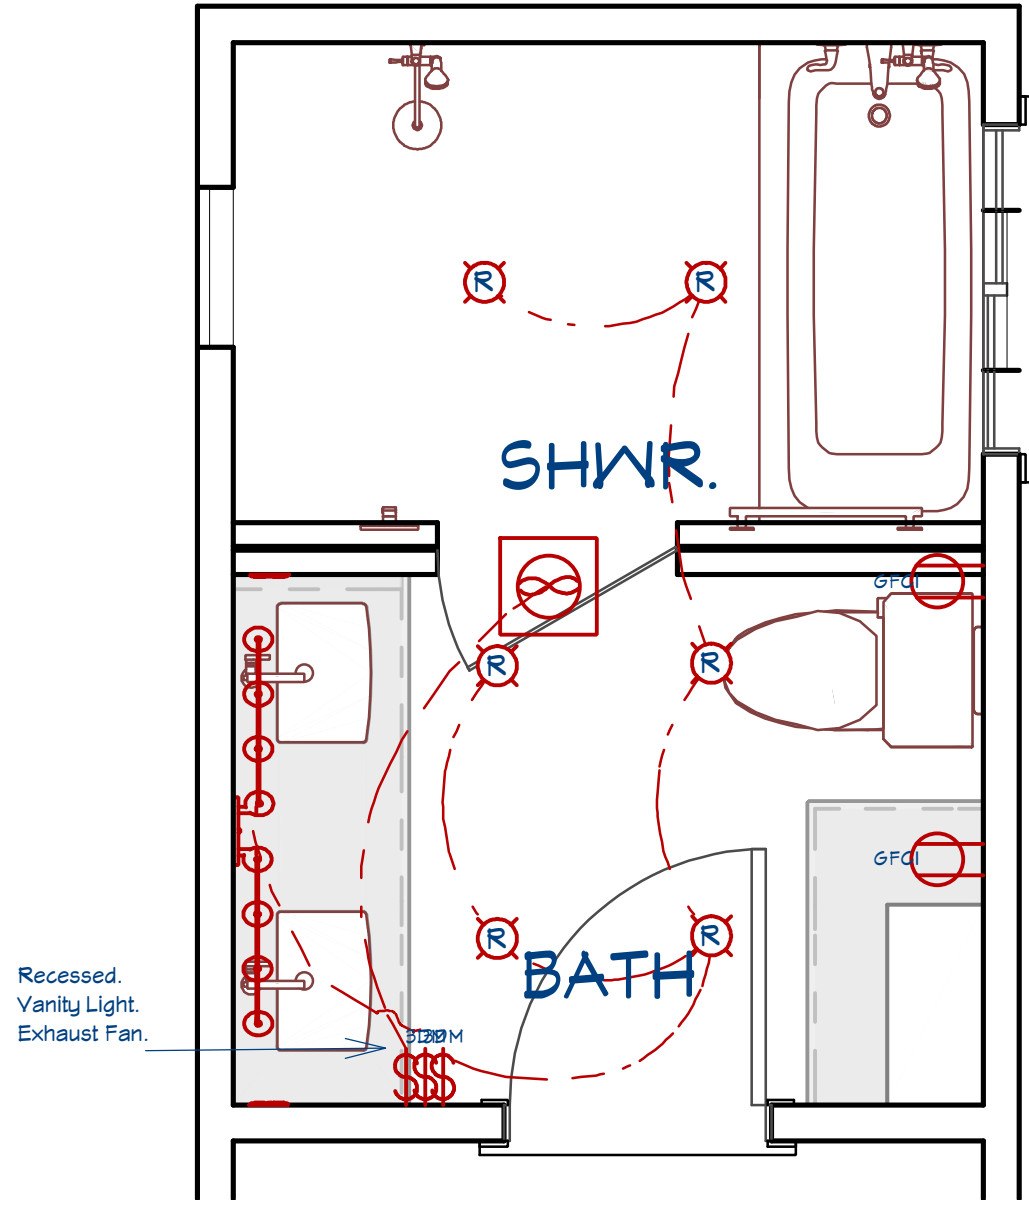

**NOTES**

3" tile baseboard in Poetry Stone and schluter.

Hand shower

Built-in Bench

6" Plumbing wall.

Sinks are offset more toward the middle cabinet. Make more room on the sides.

Storage cabinets

**PROPOSED FLOOR PLAN**

**E4 SOUTH SHOWER ELEVATION**  
1/2" = 1'

**Dufour Design**  
1700 El Camino Real Spc. 10-7, South San Francisco, CA  
(415) 745-2209 dufour-design.com

1431 Alameda de Las Pulgas  
San Mateo, CA 94402

**Miki Bathrooms**

**ELEVATIONS: SHOWER**

DRAWN BY: Adrian Dufour, Designer | DATE: 11/24/25

SHEET #  
**A5**

© 2025

-  3-WAY SLIDING DIMMER
-  4" RECESSED LIGHT
-  BOWL SCONCE 3
-  EXHAUST FAN
-  GFCI RECEPTACLE
-  SINGLE POLE SWITCH

Recessed.  
Vanity Light.  
Exhaust Fan.

**ELECTRICAL PLAN**  
1/2" = 1'

**ELECTRICAL SCHEDULE**

-  3-WAY SLIDING DIMMER
-  EXHAUST FAN
-  GFCI
-  RECESSED DOWN LIGHT 4
-  SINGLE POLE SWITCH

	<b>Dufour Design</b> <small>1700 El Camino Real Spc. 10-7, South San Francisco, CA (415) 745-2209 dufour-design.com</small>
<b>ELECTRICAL PLAN</b>	1431 Alameda de Las Pulgas San Mateo, CA 94402 <b>Miki Bathrooms</b>
DRAWN BY: Adrian Dufour, Designer	DATE: 11/24/25
<b>M1</b>	SHEET #