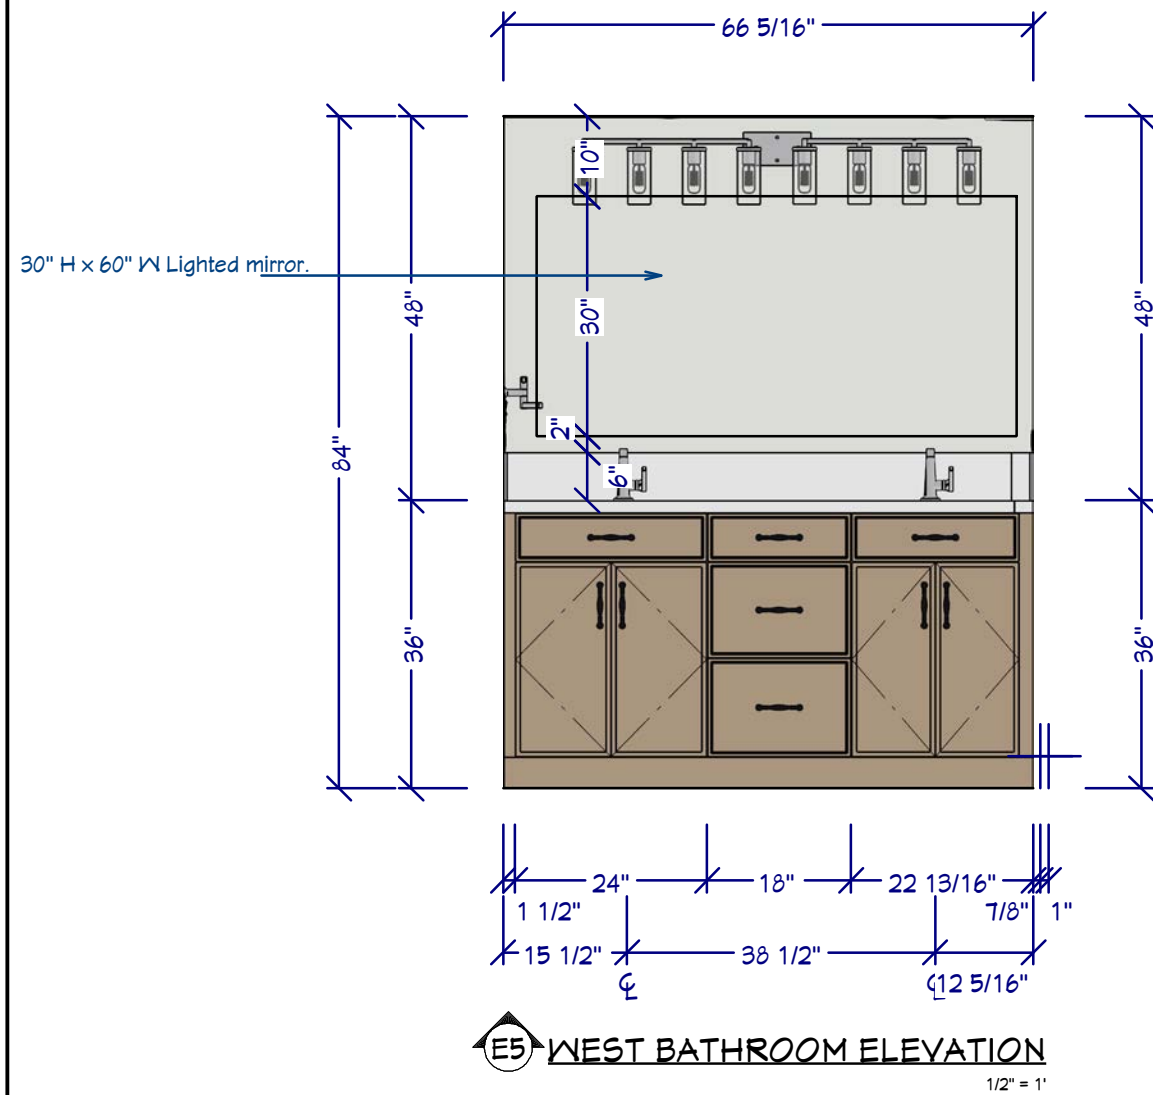

**NOTES**

3" tile baseboard in Poetry Stone and schluter.

Hand shower

Built-in Bench

6" Plumbing wall.

Sinks are offset more toward the middle cabinet. Make more room on the sides.

Storage cabinets

**PROPOSED FLOOR PLAN**

1/2" = 1'

**E7 EAST BATHROOM ELEVATION**  
1/2" = 1'

**E8 SOUTH BATHROOM ELEVATION**  
1/2" = 1'

1431 Alameda de Las Pulgas  
San Mateo, CA 94402  
**Miki Bathrooms**

**ELEVATIONS: BATHROOM**  
DRAWN BY: Adrian Dufour, Designer | DATE: 11/24/25

SHEET #  
**A3**

**E3 WEST SHOWER ELEVATION**  
1/2" = 1'

**E3 NORTH SHOWER ELEVATION**  
1/2" = 1'

**ELEVATIONS: SHOWER**

1431 Alameda de Las Pulgas  
San Mateo, CA 94402  
**Miki Bathrooms**

**Dufour Design**

**ELEVATIONS: SHOWER**

DRAWN BY: Adrian Dufour, Designer | DATE: 11/24/25

SHEET #  
**A5**

© 2025

-  3-WAY SLIDING DIMMER
-  4" RECESSED LIGHT
-  BOWL SCONCE 3
-  EXHAUST FAN
-  GFCI RECEPTACLE
-  SINGLE POLE SWITCH